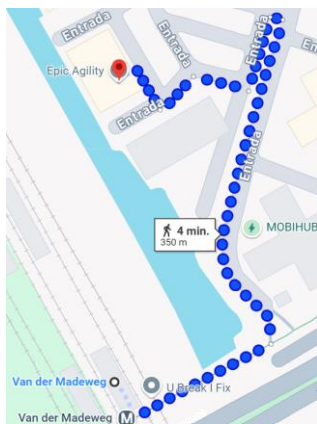

Route description to EPIC PEOPLE

Unfortunately, the Entrada business park cannot be parked by training participants.

We have listed the following ways to reach us for you.

By metro:

Van der Madeweg metro station

Turn left out of the metro station and walk straight towards the white building. Here, you turn left into the car park and walk straight ahead. After about 200 metres, turn left at the barrier, on your left you will see our location at Entrada 500.

By car:

You can park at Mobihub P&R Amstel Business Park.

From the car park, it is a 3-minute walk to our location at Entrada 500. See walking route above. Parking fees are approx. 12 euros per day (08.00-18.00)

Address Mobihub:

Entrada 600 in Duivendrecht

[MOBIHUB | P+R - Amstel Business Park | City MOBIHUB | MOBIAN Global](#)

Free parking in Amsterdam? With MobiHub, it's possible! Reserve your parking space at MobiHub Entrada, add one or more bikes to your reservation and your parking is free! You only have to pay for the bike(s) you rent. MobiHub Entrada is located in the southeast of Amsterdam, close to the motorway. So you don't have to take your car into the busy centre of Amsterdam.